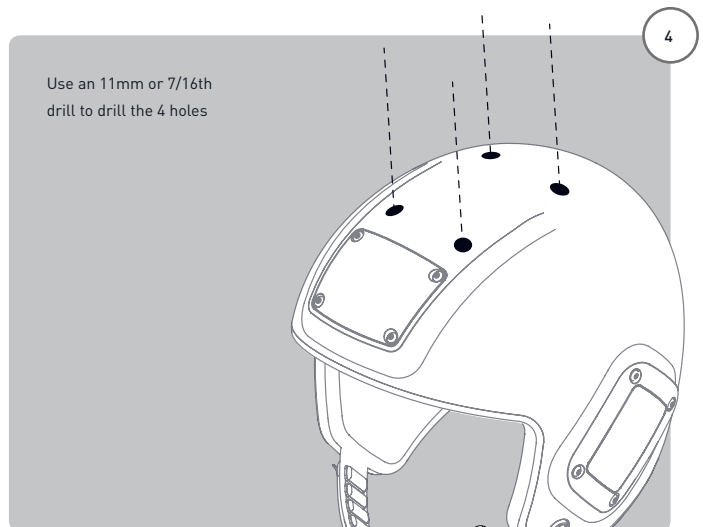

# Cookie Fuel Flat Lock Adapter

**WARNING!** This is not a safety Helmet. This product offers the wearer NO protection against injury or death. This product is not to be used on motorized or non-motorized modes of transport. Cookie Composites Pty Ltd accepts no responsibility for injury or death that may occur when using this product. The wearer uses this product at their own risk!