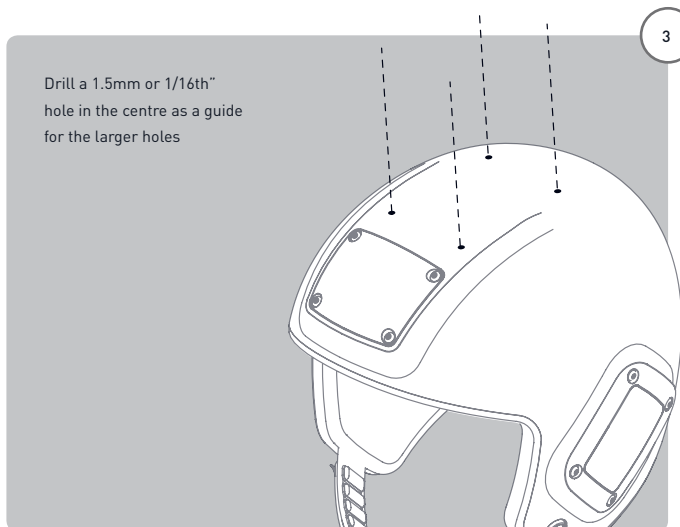

# Cookie Fuel Flat Lock Adapter

**WARNING!** This is not a safety Helmet. This product offers the wearer NO protection against injury or death. This product is not to be used on motorized or non-motorized modes of transport. Cookie Composites Pty Ltd accepts no responsibility for injury or death that may occur when using this product. The wearer uses this product at their own risk!