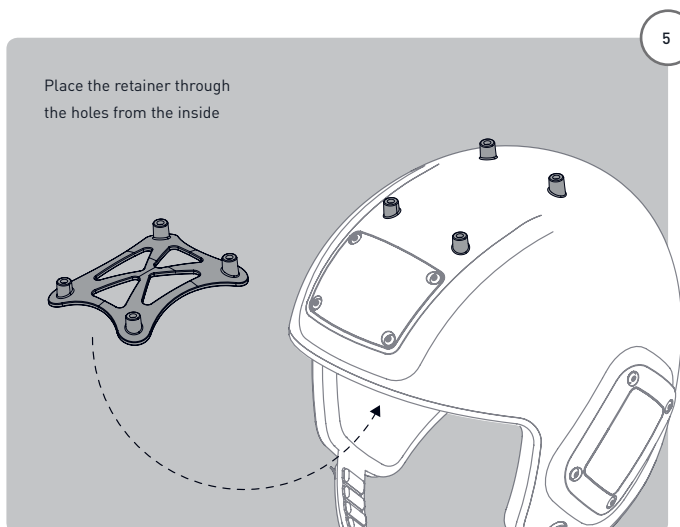

# Cookie Fuel Flat Lock Adapter

**WARNING!** This is not a safety Helmet. This product offers the wearer NO protection against injury or death. This product is not to be used on motorized or non-motorized modes of transport. Cookie Composites Pty Ltd accepts no responsibility for injury or death that may occur when using this product. The wearer uses this product at their own risk!