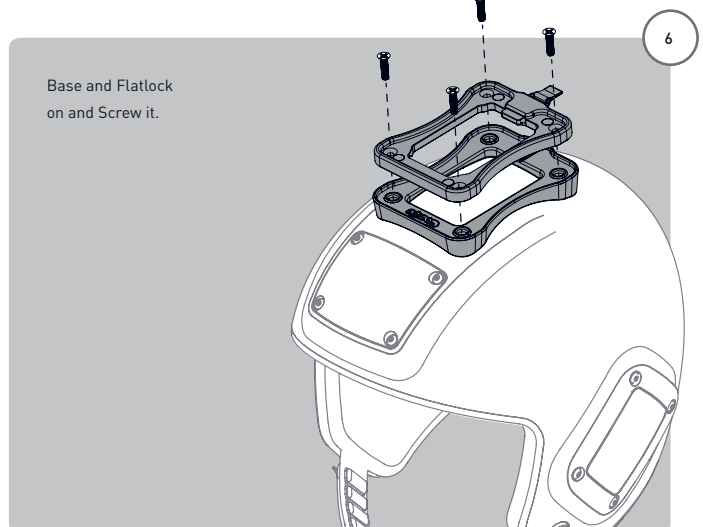

# Cookie Fuel Flat Lock Adapter

**WARNING!** This is not a safety Helmet. This product offers the wearer NO protection against injury or death. This product is not to be used on motorized or non-motorized modes of transport. Cookie Composites Pty Ltd accepts no responsibility for injury or death that may occur when using this product. The wearer uses this product at their own risk!