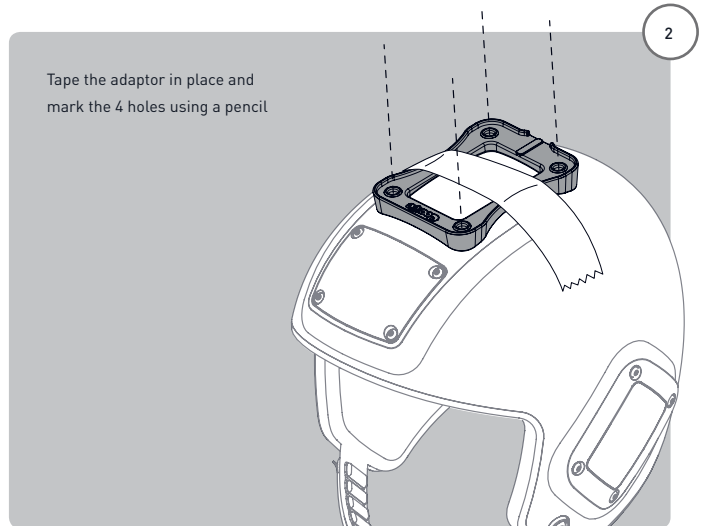

# Cookie Fuel Flat Lock Adapter

**WARNING!** This is not a safety Helmet. This product offers the wearer NO protection against injury or death. This product is not to be used on motorized or non-motorized modes of transport. Cookie Composites Pty Ltd accepts no responsibility for injury or death that may occur when using this product. The wearer uses this product at their own risk!