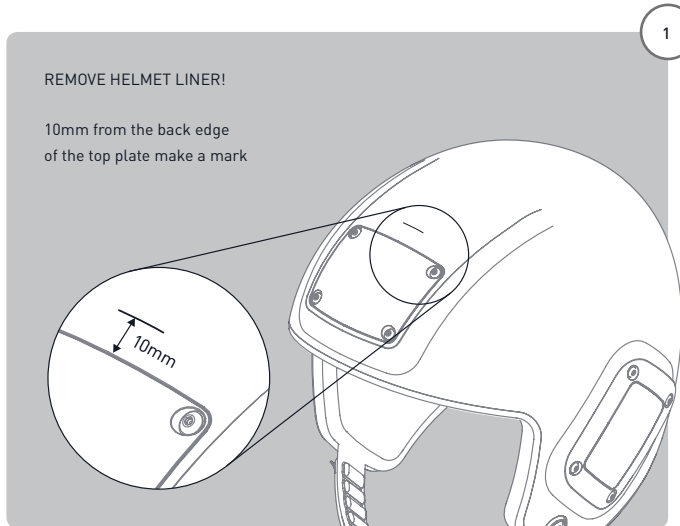

# Cookie Fuel Flat Lock Adapter

**WARNING!** This is not a safety Helmet. This product offers the wearer NO protection against injury or death. This product is not to be used on motorized or non-motorized modes of transport. Cookie Composites Pty Ltd accepts no responsibility for injury or death that may occur when using this product. The wearer uses this product at their own risk!