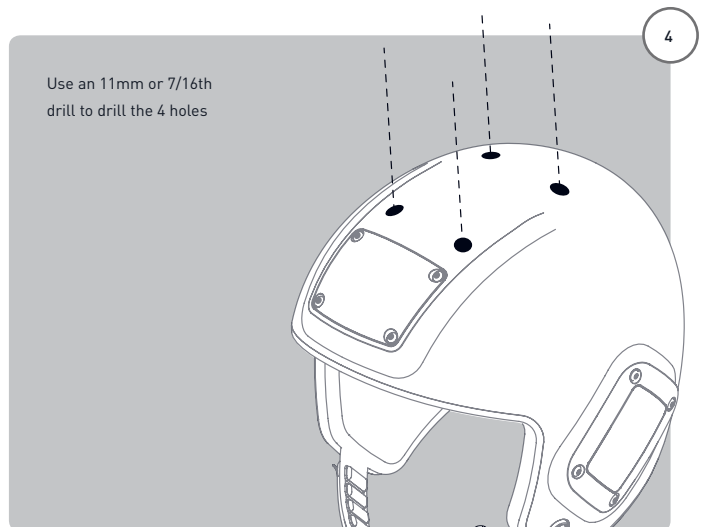

Cookie Fuel Flat Lock Adapter

WARNING! This is not a safety Helmet. This product offers the wearer NO protection against injury or death. This product is not to be used on motorized or non-motorized modes of transport. Cookie Composites Pty Ltd accepts no responsibility for injury or death that may occur when using this product. The wearer uses this product at their own risk!