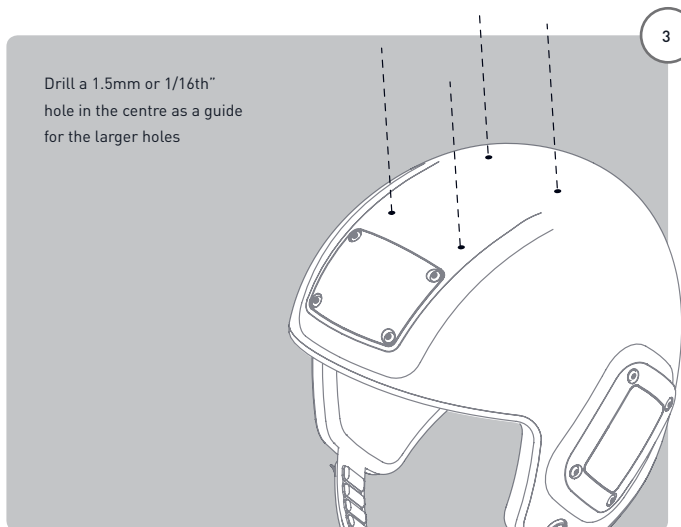

Cookie Fuel Flat Lock Adapter

WARNING! This is not a safety Helmet. This product offers the wearer NO protection against injury or death. This product is not to be used on motorized or non-motorized modes of transport. Cookie Composites Pty Ltd accepts no responsibility for injury or death that may occur when using this product. The wearer uses this product at their own risk!