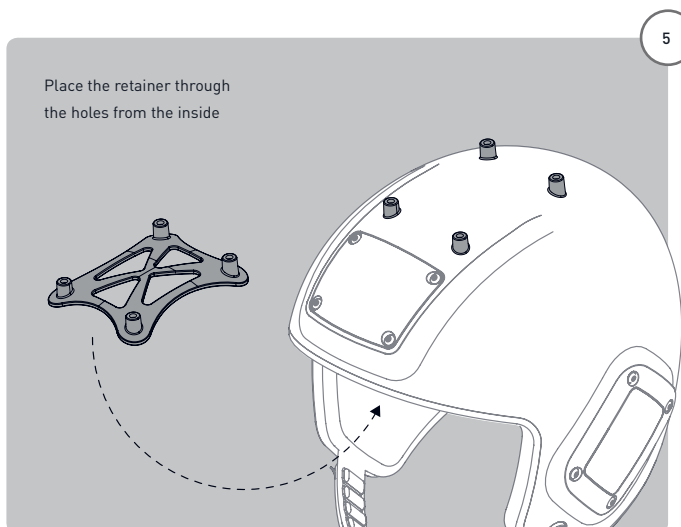

Cookie Fuel Flat Lock Adapter

WARNING! This is not a safety Helmet. This product offers the wearer NO protection against injury or death. This product is not to be used on motorized or non-motorized modes of transport. Cookie Composites Pty Ltd accepts no responsibility for injury or death that may occur when using this product. The wearer uses this product at their own risk!