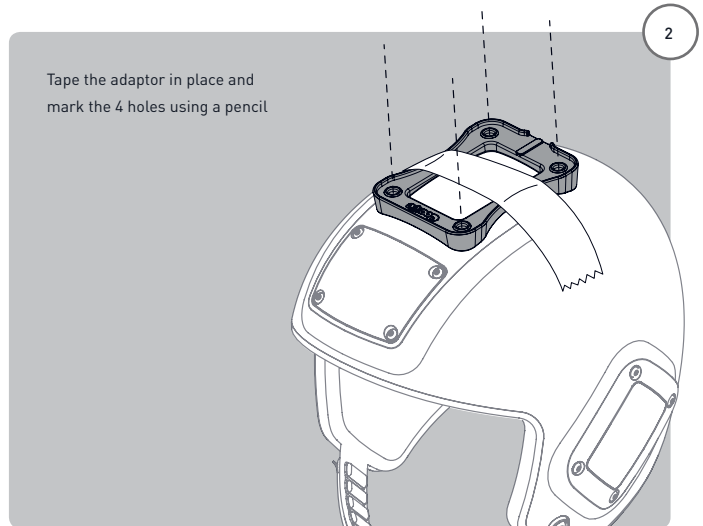

Cookie Fuel Flat Lock Adapter

WARNING! This is not a safety Helmet. This product offers the wearer NO protection against injury or death. This product is not to be used on motorized or non-motorized modes of transport. Cookie Composites Pty Ltd accepts no responsibility for injury or death that may occur when using this product. The wearer uses this product at their own risk!