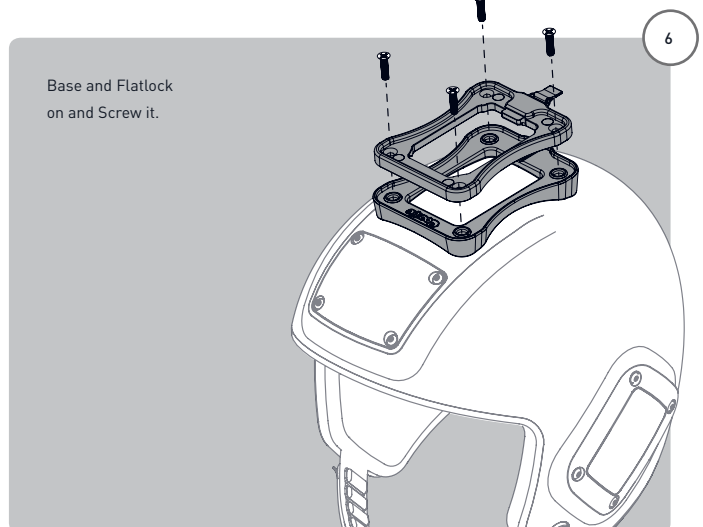

Cookie Fuel Flat Lock Adapter

WARNING! This is not a safety Helmet. This product offers the wearer NO protection against injury or death. This product is not to be used on motorized or non-motorized modes of transport. Cookie Composites Pty Ltd accepts no responsibility for injury or death that may occur when using this product. The wearer uses this product at their own risk!