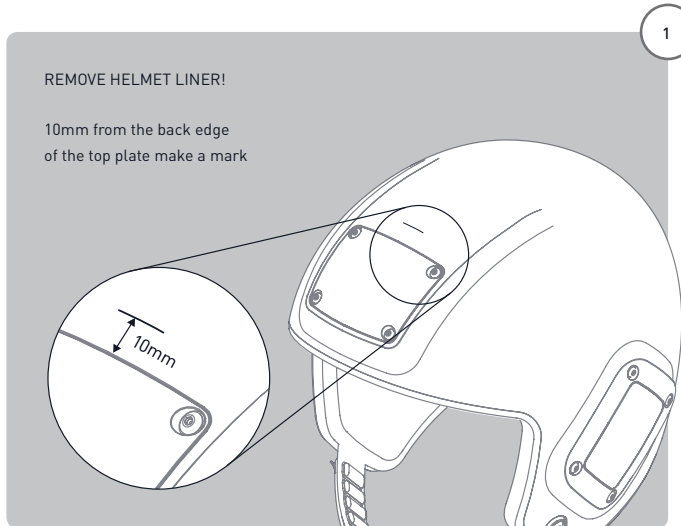

Cookie Fuel Flat Lock Adapter

WARNING! This is not a safety Helmet. This product offers the wearer NO protection against injury or death. This product is not to be used on motorized or non-motorized modes of transport. Cookie Composites Pty Ltd accepts no responsibility for injury or death that may occur when using this product. The wearer uses this product at their own risk!